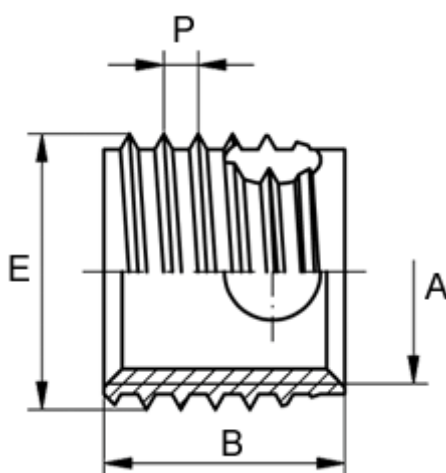

Article number: 12347000100800  
Description: KLEE-coil 347 000 100.800  
M 10 Brass

## Measures

---

Female thread A	= M10
Length B	= 10
Male thread E	= 12.0
Min hole depth blind hole	= 13
Pre-drilled max	= 11.5
Pre-drilled min	= 11.2
Thread pitch P	= 1.50
Type	= 347 000 100 ...